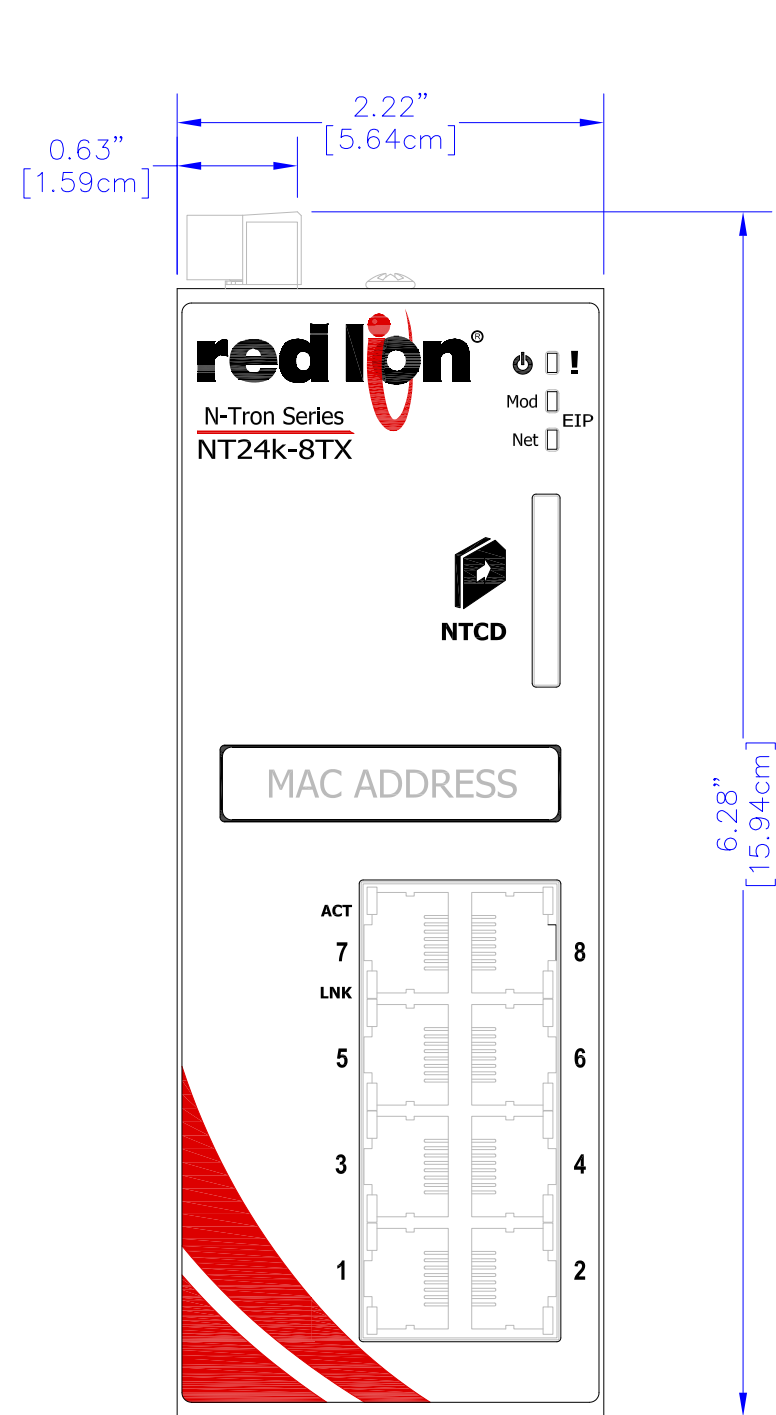

TOP

FRONT

RIGHT

NT24k-8TX

3101 International Drive, Building No. 6 - Mobile, Alabama 36606
 Phone: 251-342-2164 - www.redlion.net - Fax: 251-342-6353
 Date: 11-26-2014 Drawn By: G.R.S.
 File Name: NT24k-8TX-ReferenceDrawing.dwg Scale: 1" = 1"

Note: The dimensions shown on this drawing are intended for general reference only. Refer to the User Guide for optional accessories and mounting solutions.