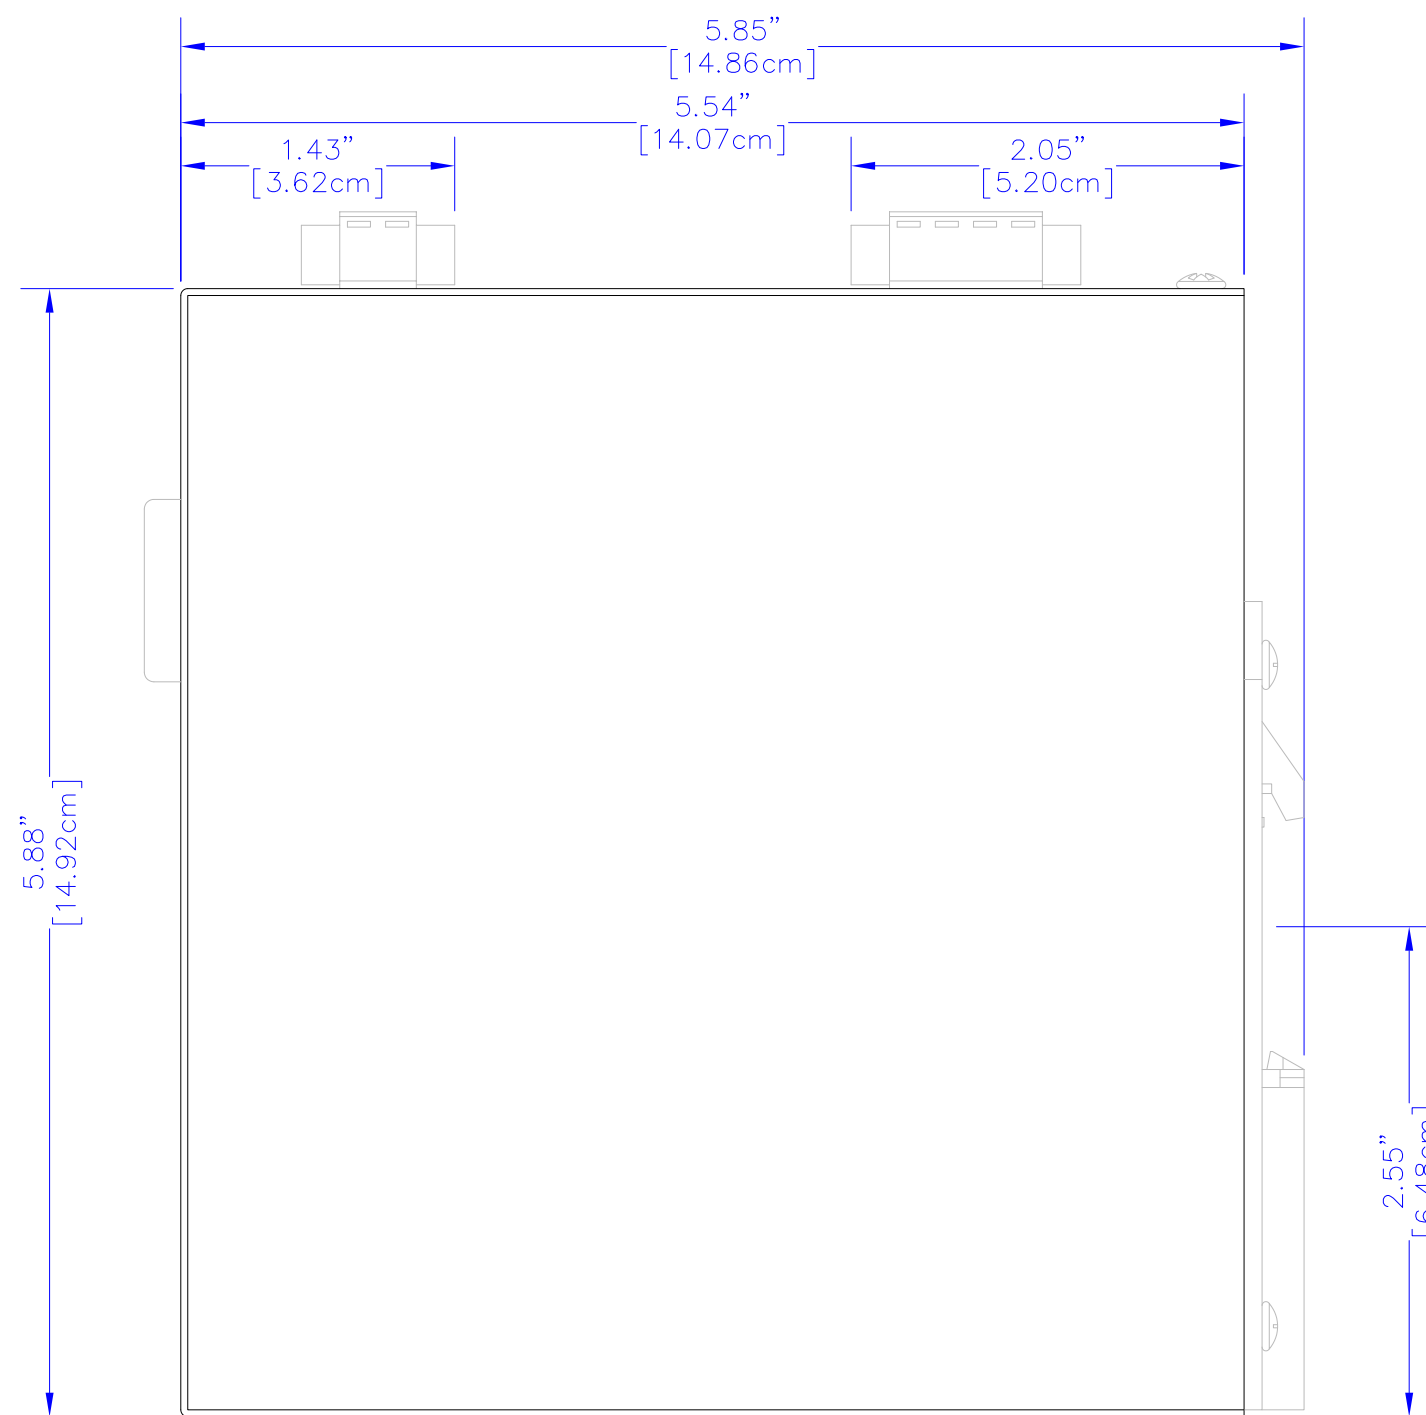

TOP

FRONT

RIGHT

NT24k-8TX

3101 International Drive, Building No. 6 - Mobile, Alabama 36606
 Phone: 251-342-2164 - www.redlion.net - Fax: 251-342-6353
 Date: 11-26-2014 Drawn By: G.R.S.
 File Name: NT24k-8TX-ReferenceDrawing.dwg Scale: 1" = 1"

Note: The dimensions shown on this drawing are intended for general reference only. Refer to the User Guide for optional accessories and mounting solutions.